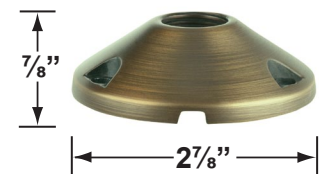

CX-705B-AB