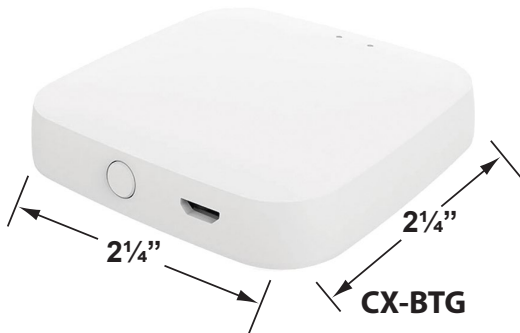

SPECIFICATION SHEET

E-Mail: sales@coronalighting.com

PRODUCT # : CL-106-BT-AB

• Down Lights

• Cast Brass

Fixture Specifications:

<p>Housing: Corrosion Resistant Cast Brass</p> <p>Finish: AB- Antique Bronze Natural Toning process, color may vary. Also available in GM- Gun Metal</p> <p>Lens: Clear, Convex Glass Lens. <i>15° & 60° reflectors included (see page 2)</i></p> <p>Light Source: Replacable 1-6W RGB LED module. Lumen output is between 15LM - 450LM. Standard 38° beam spread, with 15° & 60° options also included.</p> <p>LED Features: CCT Options: Presets: 2700K, 3000K, 4000K, 5000K RGB : Unlimited color wheel options & quick presets. Dimming: Every color choice Scenes: Customizable scenes with up to 8 colors. Compatibility: Amazon's Alexa and Google Home Music: The lights will follow music collected by a phone microphone.</p>	<p>Gasket: Silicone double gasketed for water-tight sealing</p> <p>Knuckle: Swivel cast brass knuckle with thumb screw and ½" NPT threaded male hub on bottom.</p> <p>Wiring: Fixture is prewired with a 10ft 18-2 SPT-2W direct burial cord. Wire connector sold seperately. Universal connector (CX-839), and silicone filled wire nut (CX-854) are available from Corona Lighting.</p> <p>Mounting: Brass mounting bracket with ½" NPT threaded female hub. CX-709B Brass Canopy mounting is also available.</p> <p>Electrical Notes: A remote 12V transformer is required. Options are available from Corona Lighting. Voltage range for LED module is 10V-15V. Proper grease/lubricant is suggested on threaded parts during installation process.</p> <p>Warranty: Lifetime limited warranty on fixture housing. Ten (10) years warranty on LED module.</p>
--	--

AB Finish Shown

SMART ACCESSORIES

- CX-BTE Bluetooth Range Extender
- CX-BTG Wireless Bluetooth Mesh Gateway

JOB INFORMATION

TYPE: _____ DATE: _____

JOB NAME & ADDRESS: _____

PRODUCT #: _____

TOTAL QUANTITY: _____