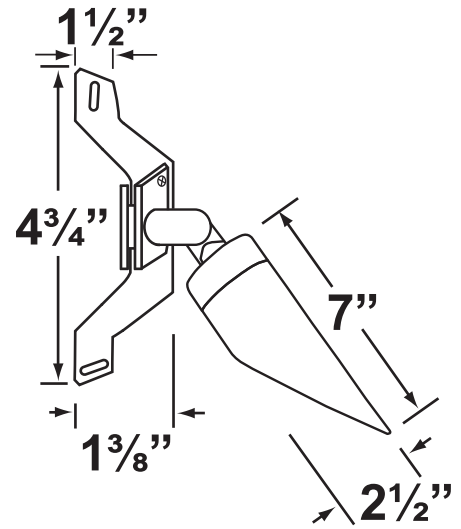

SPECIFICATION SHEET

E-Mail: sales@coronalighting.com

PRODUCT # : CL-106-BT-AB

• Down Lights

• Cast Brass

Fixture Specifications:

Housing: Corrosion Resistant Cast Brass Finish: AB- Antique Bronze Natural Toning process, color may vary. Also available in GM- Gun Metal Lens: Clear, Convex Glass Lens. <i>15° & 60° reflectors included (see page 2)</i> Light Source: Replacable 1-6W RGB LED module. Lumen output is between 15LM - 450LM. Standard 38° beam spread, with 15° & 60° options also included. LED Features: CCT Options: Presets: 2700K, 3000K, 4000K, 5000K RGB : Unlimited color wheel options & quick presets. Dimming: Every color choice Scenes: Customizable scenes with up to 8 colors. Compatibility: Amazon's Alexa and Google Home Music: The lights will follow music collected by a phone microphone.	Gasket: Silicone double gasketed for water-tight sealing Knuckle: Swivel cast brass knuckle with thumb screw and ½" NPT threaded male hub on bottom. Wiring: Fixture is prewired with a 10ft 18-2 SPT-2W direct burial cord. Wire connector sold seperately. Universal connector (CX-839), and silicone filled wire nut (CX-854) are available from Corona Lighting. Mounting: Brass mounting bracket with ½" NPT threaded female hub. CX-709B Brass Canopy mounting is also available. Electrical Notes: A remote 12V transformer is required. Options are available from Corona Lighting. Voltage range for LED module is 10V-15V. Proper grease/lubricant is suggested on threaded parts during installation process. Warranty: Lifetime limited warranty on fixture housing. Ten (10) years warranty on LED module.

SMART ACCESSORIES

- CX-BTE Bluetooth Range Extender
- CX-BTG Wireless Bluetooth Mesh Gateway

JOB INFORMATION