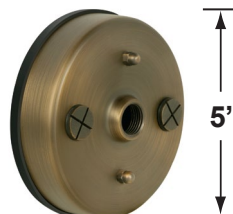

CX-718B-AB